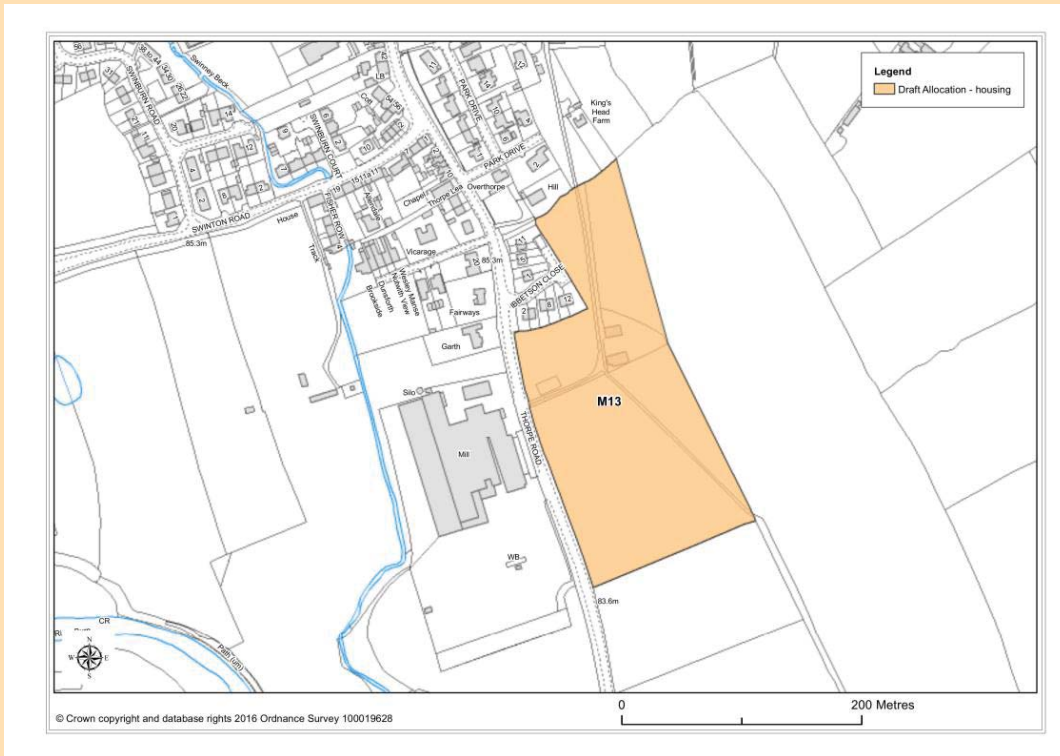

Site M13

M13: Land at Thorpe Road (smaller site), Masham

Site Ref	M13
Settlement	Masham

Site Name	Land at Thorpe Road (smaller site), Masham
Existing use	Agricultural
Proposed use	Housing
Gross site area (ha)	3.5725
Net site area (ha)	2.68
Potential yield	80